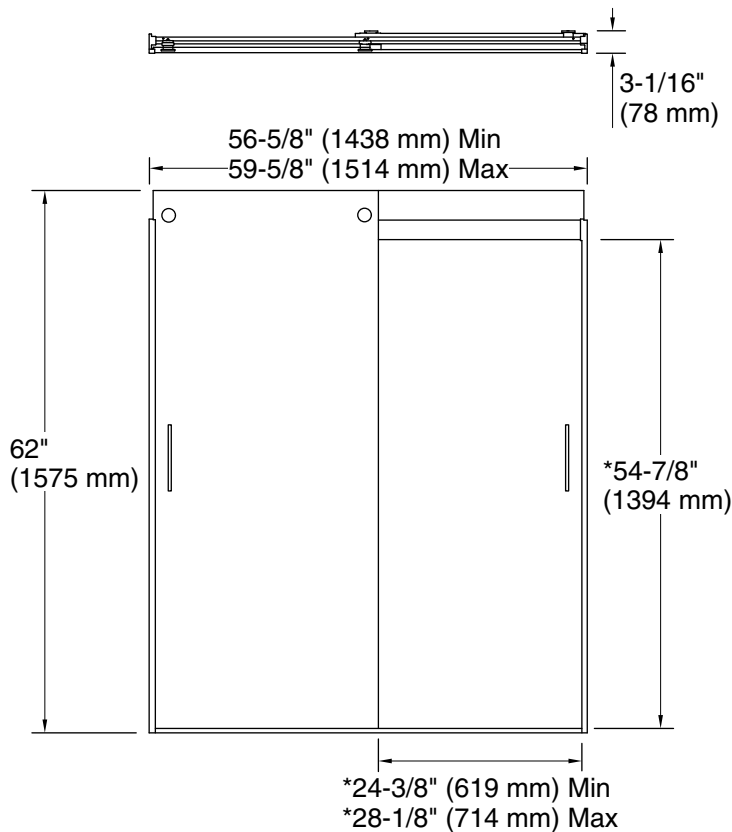

Technology

- Frameless ¼" (13 mm) frosted tempered glass.

Installation

- Sliding bath door.
- Not for use in hospitality.

Recommended Products/Accessories

K-23723 Faucet cleaner

Codes/Standards

ANSI Z97.1
CPSC 16CFR 1201

Available Glass Options

Code	Description
D3	Frosted

Technical Information

All product dimensions are nominal.

- Installation type: For bath installation
- Opening Width - Min: 56-5/8" (1438 mm)
- Opening Width - Max: 59-5/8" (1514 mm)
- Walk-through - Min: 24-3/8" (619 mm)
- Walk-through - Max: 28-1/8" (714 mm)
- Base-To-Wall Radius - Max: 1/2" (13 mm)
- Glass thickness: 1/4" (6 mm)
- Glass coating: CleanCoat®

Notes

Install this product according to the installation guide.

The vertical opening should be a minimum of 64-1/2" (1638 mm) to allow for installation clearance.