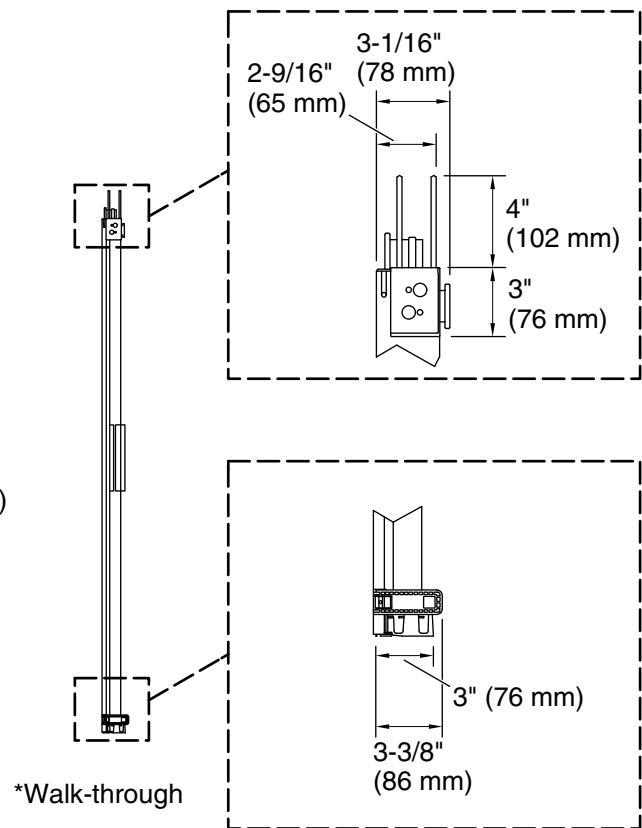

Technology

- Frameless ¼" (13 mm) frosted tempered glass.

Installation

- Sliding bath door.
- Not for use in hospitality.

Recommended Products/Accessories

K-23723 Faucet cleaner

Codes/Standards

ANSI Z97.1
CPSC 16CFR 1201

Available Glass Options

Code	Description
D3	Frosted

Technical Information

All product dimensions are nominal.

- Installation type: For bath installation
- Opening Width - Min: 56-5/8" (1438 mm)
- Opening Width - Max: 59-5/8" (1514 mm)
- Walk-through - Min: 24-3/8" (619 mm)
- Walk-through - Max: 28-1/8" (714 mm)
- Base-To-Wall Radius - Max: 1/2" (13 mm)
- Glass thickness: 1/4" (6 mm)
- Glass coating: CleanCoat®

Notes

Install this product according to the installation guide.

The vertical opening should be a minimum of 64-1/2" (1638 mm) to allow for installation clearance.